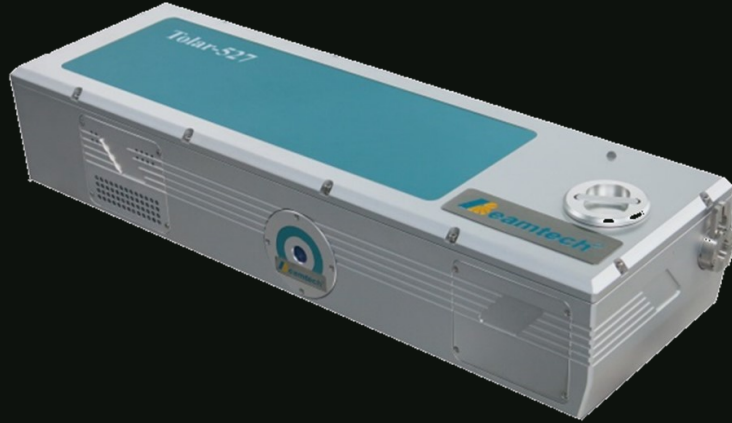

Tolar Series

--- DPSS High Frequency Laser Source

Tolar series is a DPSS high frequency light source for various scientific research, industrial and military applications. Beamtech has developed this series since 2005 and delivered more than 10 units in China. By using high quality Nd:YLF crystal and Q switch technology, Tolar series lasers offer high energy up to 30mJ at 1kHz, with pulse duration of 200ns. The dual pulsed laser version designed specifically for TR-PIV is also available

Stability Test (9 hours)

Beam Profile

Features

- Frequency continuously adjustable from 0.2-10kHz
- Optical fiber coupler optional
- Good beam quality
- Stable performance after long time operation
- External and internal triggering
- Rugged industrial design
- Low timing jitter
- Touch screen and easy to use

Dimensions

Size (L×W×H)	Laser Head	690 mm×215 mm×132 mm
	Power Supply	555 mm×483 mm×177 mm
	Chiller	646 mm×384 mm×631 mm
Weight	Laser Head	35 kg
	Power Supply	20 kg
	Chiller	55 kg
Electrical Service		220 V-50/60 Hz-10 A
Temperature	Operating Temperature	10-30 °C
	Storage Temperature	5-50 °C
Power Length		1.8 m
Umbilical Length		3 m